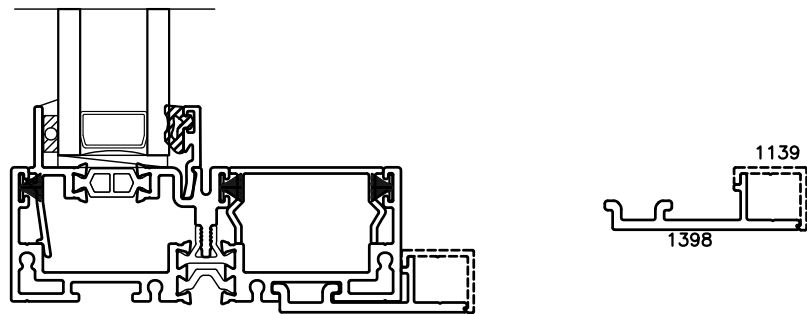

4000 SERIES INSTALLATION OPTIONS

"F" CHANNEL INSTALLATION
CLIP WITH TRIM COVER (OPTIONAL)