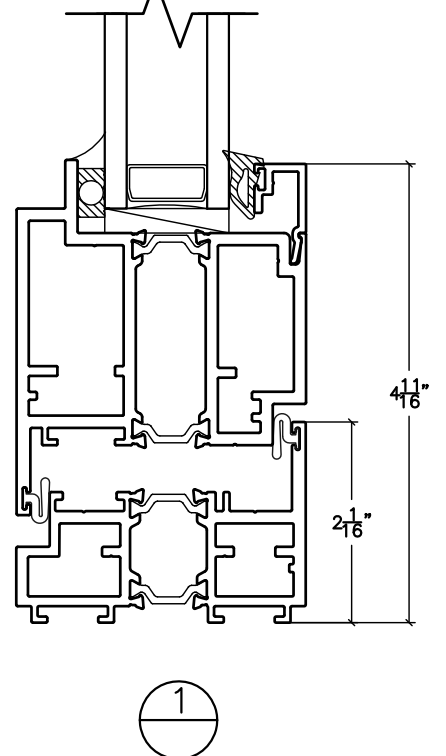

3000 SERIES OUTSWING DOOR