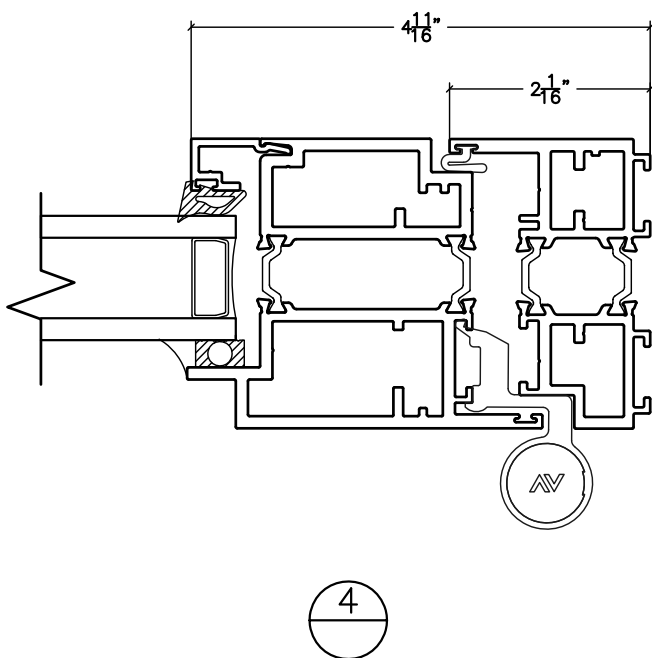

AS VIEWED FROM
EXTERIOR

COPYRIGHT ©

SCALE: NTS

3000 SERIES OUTSWING DOOR

st. cloud window

390 Industrial Blvd Sauk Rapids, MN 56379
Ph:(800) 383-9311 Fax:(320) 255-1513
www.stcloudwindow.com

3000 SERIES OUTSWING DOOR