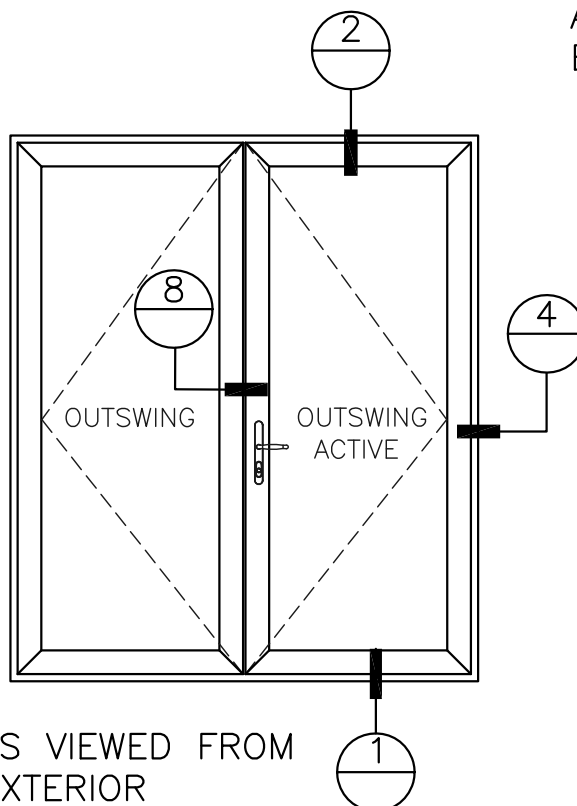

AS VIEWED FROM
EXTERIOR

COPYRIGHT ©

SCALE: NTS

3000 SERIES OUTSWING DOOR

st. cloud window

390 Industrial Blvd Sauk Rapids, MN 56379
Ph:(800) 383-9311 Fax:(320) 255-1513
www.stcloudwindow.com

3000 SERIES OUTSWING DOOR