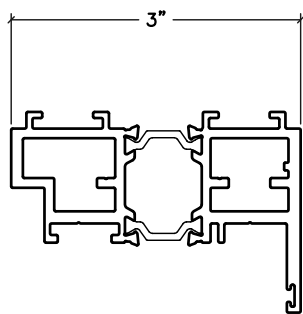

st. cloud window

390 Industrial Blvd Sauk Rapids, MN 56379

Ph:(800) 383-9311 Fax:(320) 255-1513

www.stcloudwindow.com

3000 SERIES OUTSWING DOOR

DOOR FRAME

COPYRIGHT ©

SCALE: NTS