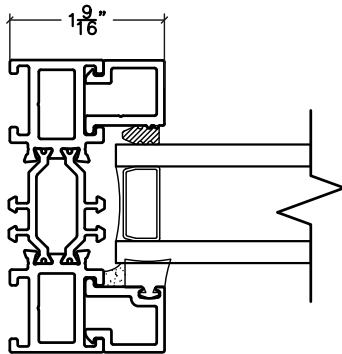

st. cloud window

390 Industrial Blvd Sauk Rapids, MN 56379
Ph:(800) 383-9311 Fax:(320) 255-1513
www.stcloudwindow.com

3000 SERIES OUTSWING DOOR

6

7

5