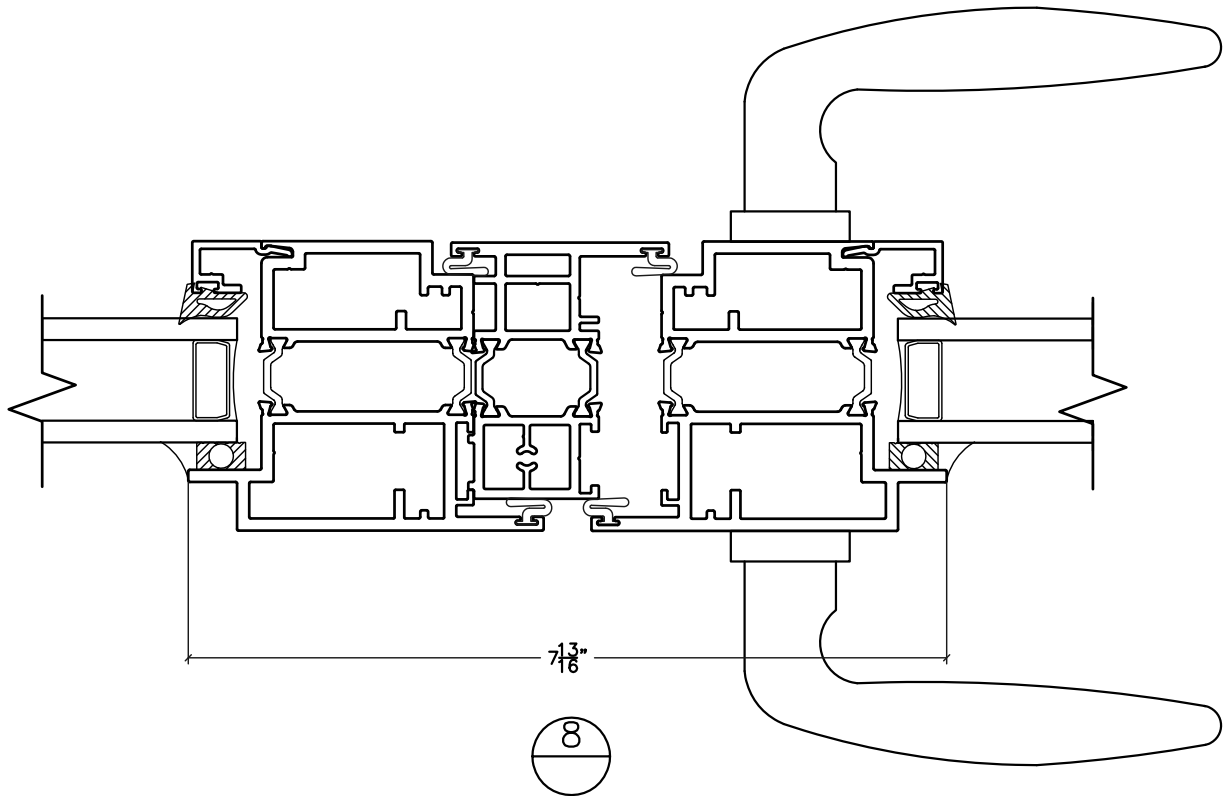

6

7

5

st. cloud window

390 Industrial Blvd Sauk Rapids, MN 56379

Ph:(800) 383-9311 Fax:(320) 255-1513

www.stcloudwindow.com

3000 SERIES OUTSWING DOOR