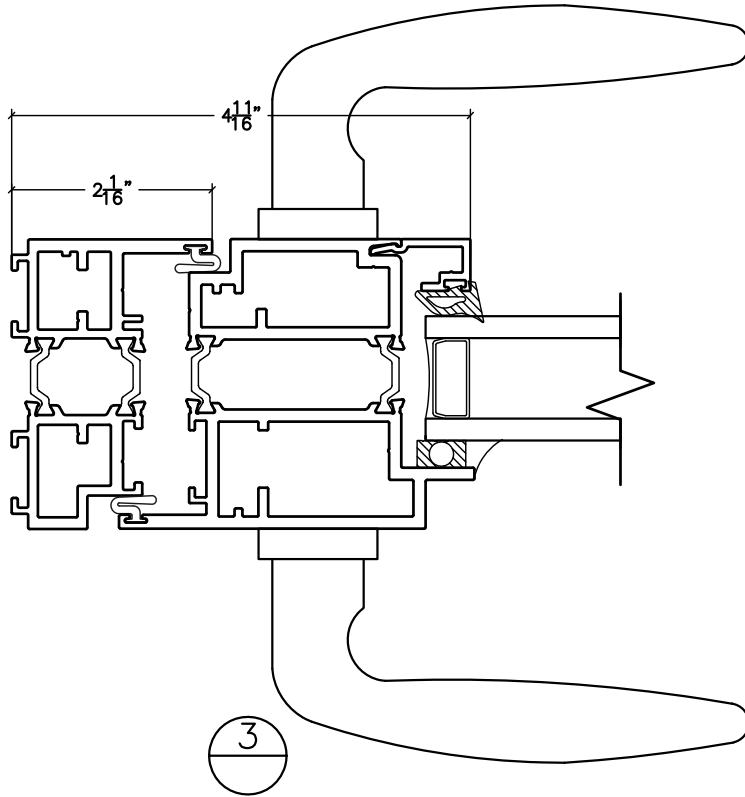

AS VIEWED FROM
EXTERIOR

COPYRIGHT ©

SCALE: NTS

3000 SERIES OUTSWING DOOR

st. cloud window

390 Industrial Blvd Sauk Rapids, MN 56379
Ph:(800) 383-9311 Fax:(320) 255-1513
www.stcloudwindow.com

3000 SERIES OUTSWING DOOR