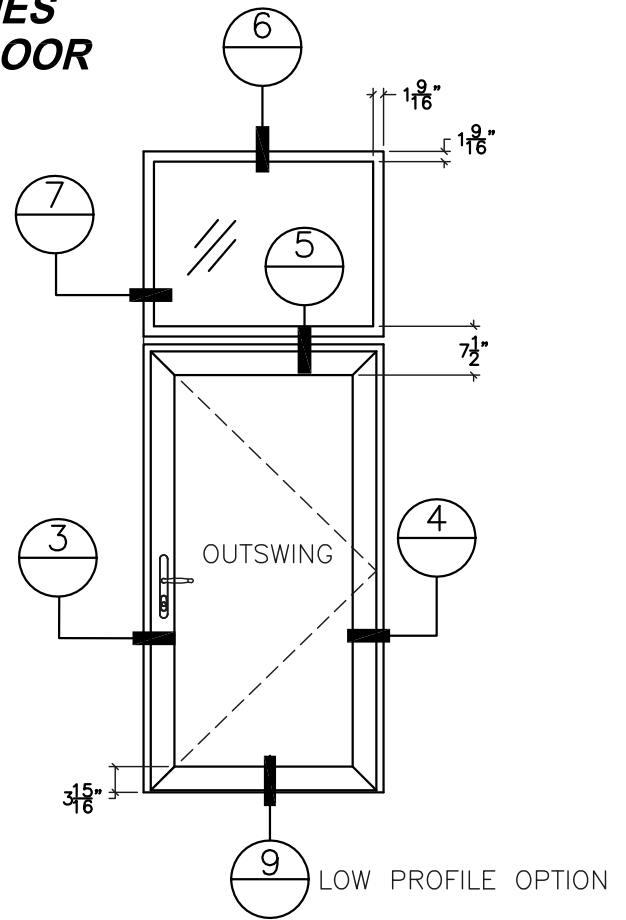

AS VIEWED FROM
EXTERIOR