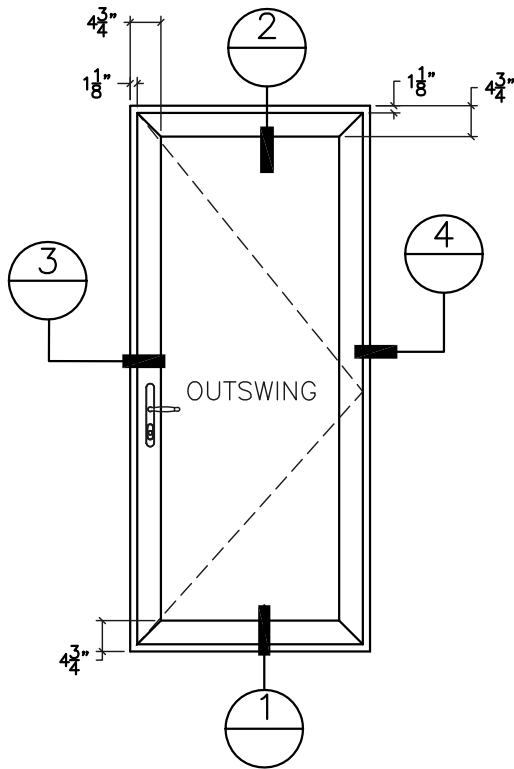

st. cloud window

390 Industrial Blvd Sauk Rapids, MN 56379

Ph:(800) 383-9311 Fax:(320) 255-1513

www.stcloudwindow.com

3000 SERIES OUTSWING DOOR

AS VIEWED FROM
EXTERIOR