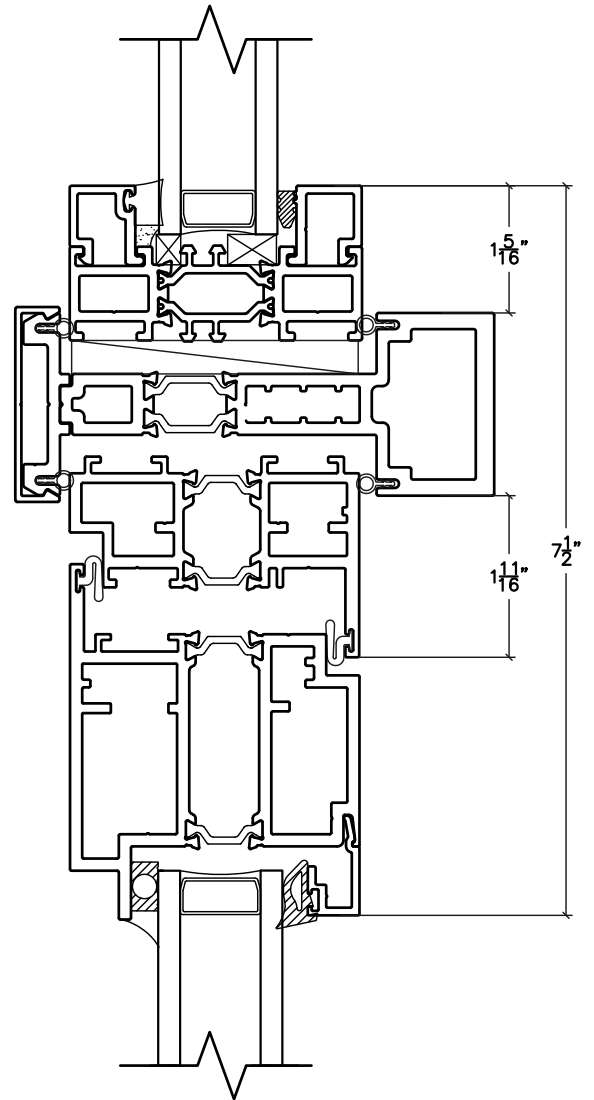

st. cloud window

390 Industrial Blvd Sauk Rapids, MN 56379
Ph:(800) 383-9311 Fax:(320) 255-1513
www.stcloudwindow.com

3000 SERIES OUTSWING DOOR

6

7

5