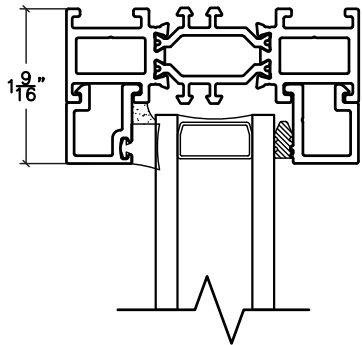

AS VIEWED FROM
EXTERIOR

COPYRIGHT ©

SCALE: NTS

3000 SERIES OUTSWING DOOR

st. cloud window

390 Industrial Blvd Sauk Rapids, MN 56379
Ph:(800) 383-9311 Fax:(320) 255-1513
www.stcloudwindow.com

3000 SERIES OUTSWING DOOR