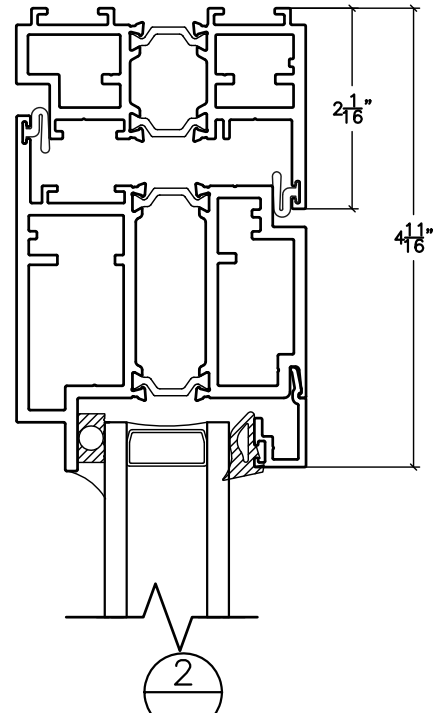

3000 SERIES OUTSWING DOOR