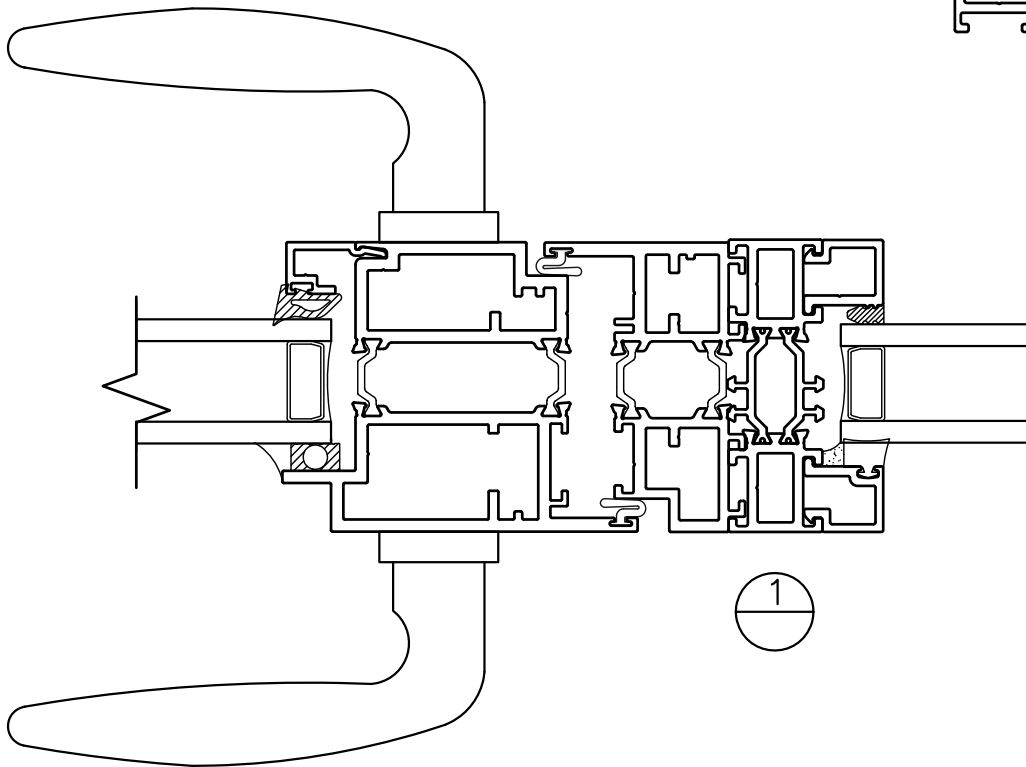

3000 SERIES TERRACE DOOR

DOOR FRAME

st. cloud window

390 Industrial Blvd Sauk Rapids, MN 56379

Ph:(800) 383-9311 Fax:(320) 255-1513

www.stcloudwindow.com

3000 SERIES FIXED - 3" FRAME

5

3

4

1

2

COPYRIGHT ©

SCALE: 6"=1'-0"