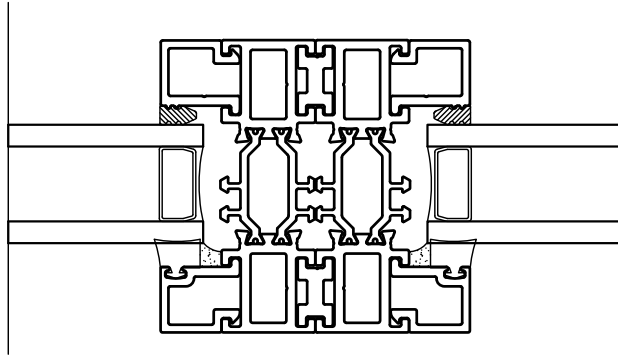

3000 SERIES TERRACE DOOR

DOOR FRAME

st. cloud window

390 Industrial Blvd Sauk Rapids, MN 56379

Ph:(800) 383-9311 Fax:(320) 255-1513

www.stcloudwindow.com

3000 SERIES FIXED - 3" FRAME

5

3

4

1

2

COPYRIGHT ©

SCALE: 6"=1'-0"