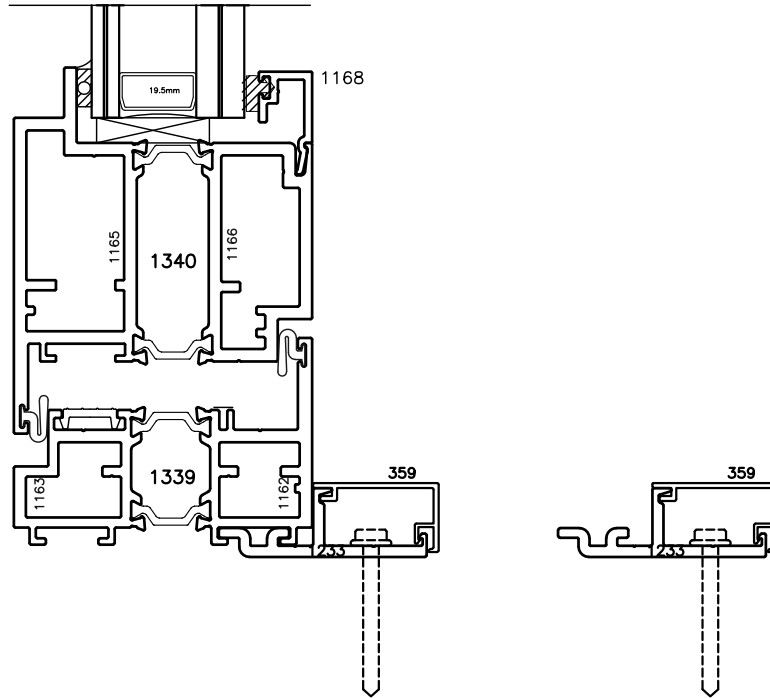

3000 SERIES TERRACE DOOR

CHANNEL INSTALLATION
CLIP WITH TRIM COVER

CHANNEL INSTALLATION
CLIP ONLY