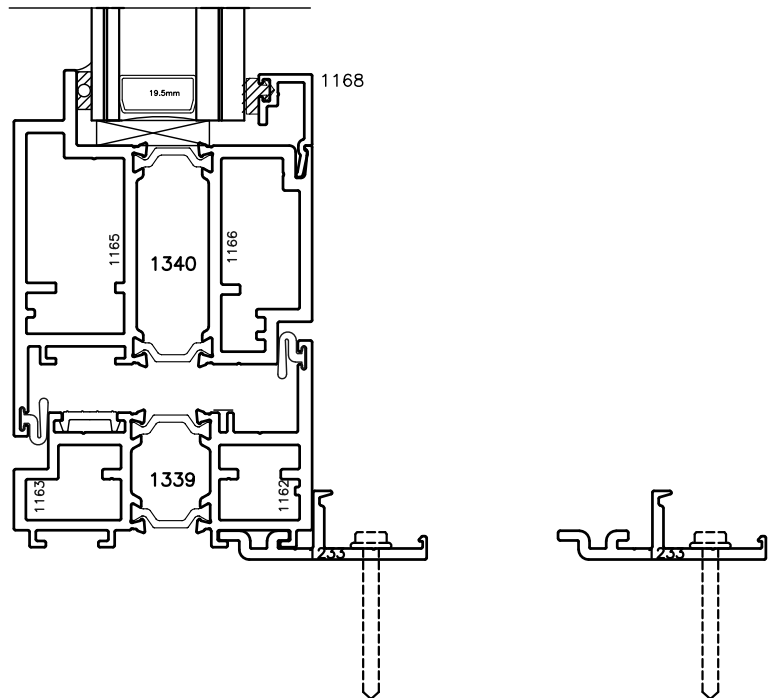

3000 SERIES TERRACE DOOR

CHANNEL INSTALLATION
CLIP WITH TRIM COVER

CHANNEL INSTALLATION
CLIP ONLY