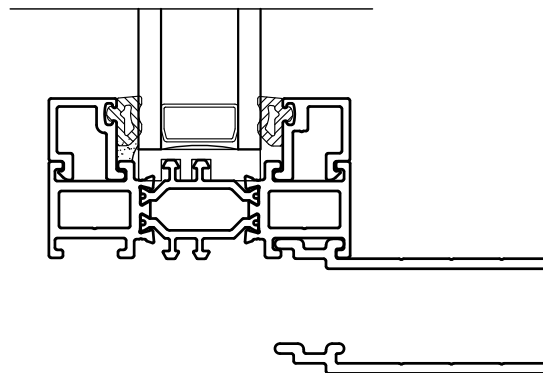

3000 SERIES INSTALLATION OPTIONS

"F" CHANNEL INSTALLATION
CLIP WITH TRIM COVER (OPTIONAL)

STRAP ANCHOR FOR 3" FRAME