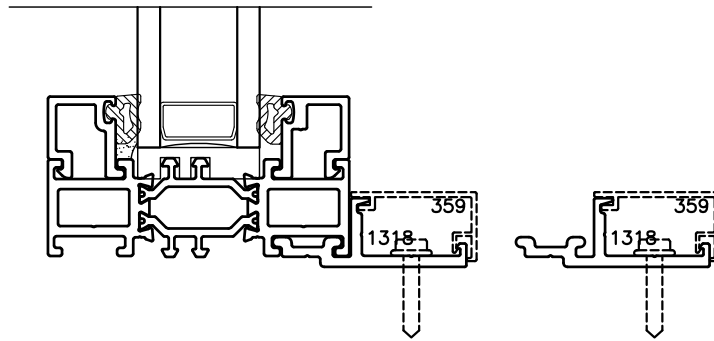

3000 SERIES INSTALLATION OPTIONS

"F" CHANNEL INSTALLATION
CLIP WITH TRIM COVER (OPTIONAL)

STRAP ANCHOR FOR 3" FRAME