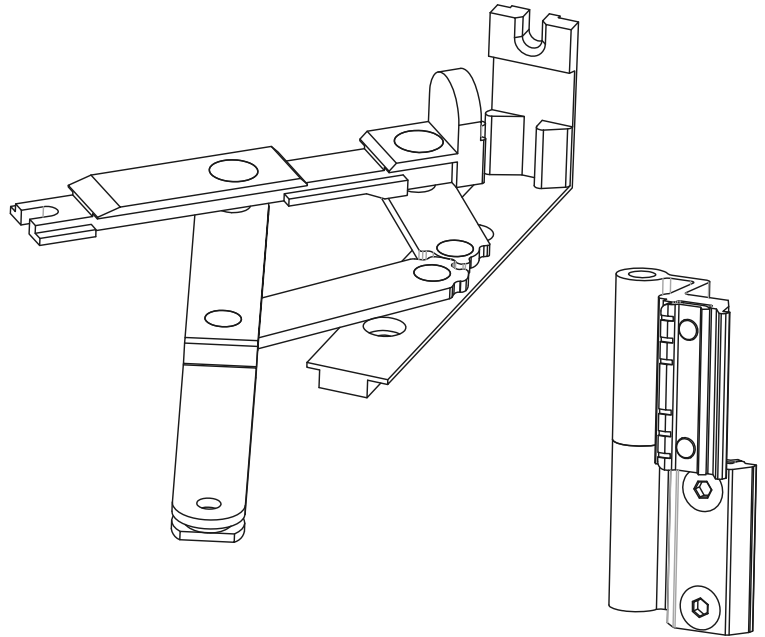

3000 SERIES HARDWARE OPTIONS OUTSWING CASEMENT

STANDARD HINGE

JOB SPECIFIC HINGES
(MORE OPTIONS AVAILABLE)

STANDARD ROTO

JOB SPECIFIC ROTOS
(MORE OPTIONS AVAILABLE)

CAM LOCK