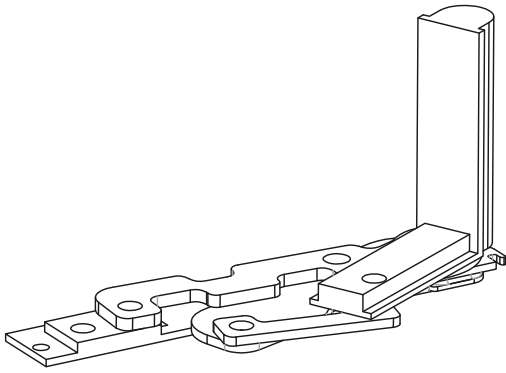

3000 SERIES HARDWARE OPTIONS OUTSWING CASEMENT

STANDARD HINGE

JOB SPECIFIC HINGES
(MORE OPTIONS AVAILABLE)

STANDARD ROTO

JOB SPECIFIC ROTOS
(MORE OPTIONS AVAILABLE)

CAM LOCK