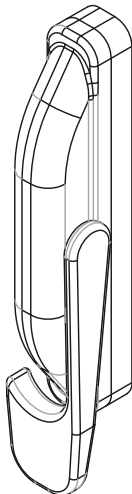

3000 SERIES HARDWARE OPTIONS OUTSWING CASEMENT

STANDARD HINGE

JOB SPECIFIC HINGES
(MORE OPTIONS AVAILABLE)

STANDARD ROTO

JOB SPECIFIC ROTOS
(MORE OPTIONS AVAILABLE)

CAM LOCK