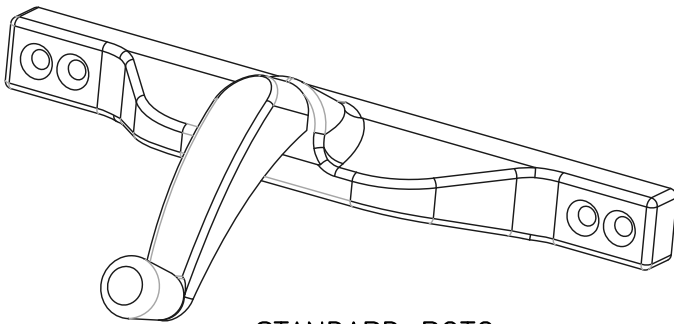

3000 SERIES HARDWARE OPTIONS OUTSWING CASEMENT

STANDARD HINGE

JOB SPECIFIC HINGES
(MORE OPTIONS AVAILABLE)

STANDARD ROTO

JOB SPECIFIC ROTOS
(MORE OPTIONS AVAILABLE)

CAM LOCK