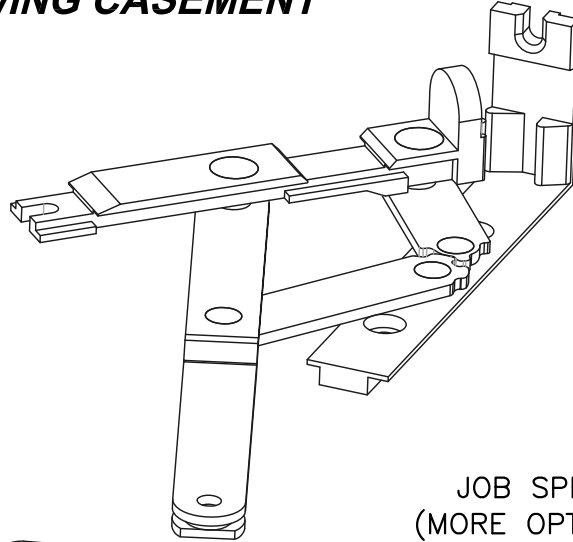

**3000 SERIES  
HARDWARE OPTIONS  
IN SWING CASEMENT**

STANDARD HINGE

JOB SPECIFIC HINGES  
(MORE OPTIONS AVAILABLE)

STANDARD HANDLE

JOB SPECIFIC HANDLES  
(MORE OPTIONS AVAILABLE)