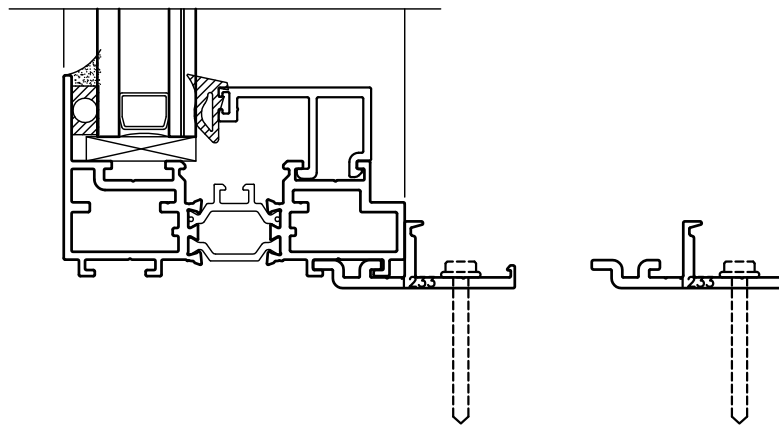

**3500 SERIES
PROJECTING/FIXED**

CHANNEL INSTALLATION
CLIP WITH TRIM COVER

CHANNEL INSTALLATION
CLIP ONLY