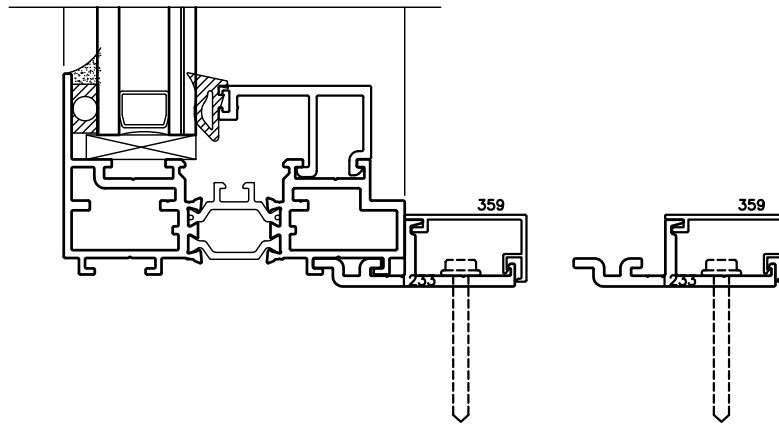

**3500 SERIES
PROJECTING/FIXED**

CHANNEL INSTALLATION
CLIP WITH TRIM COVER

CHANNEL INSTALLATION
CLIP ONLY