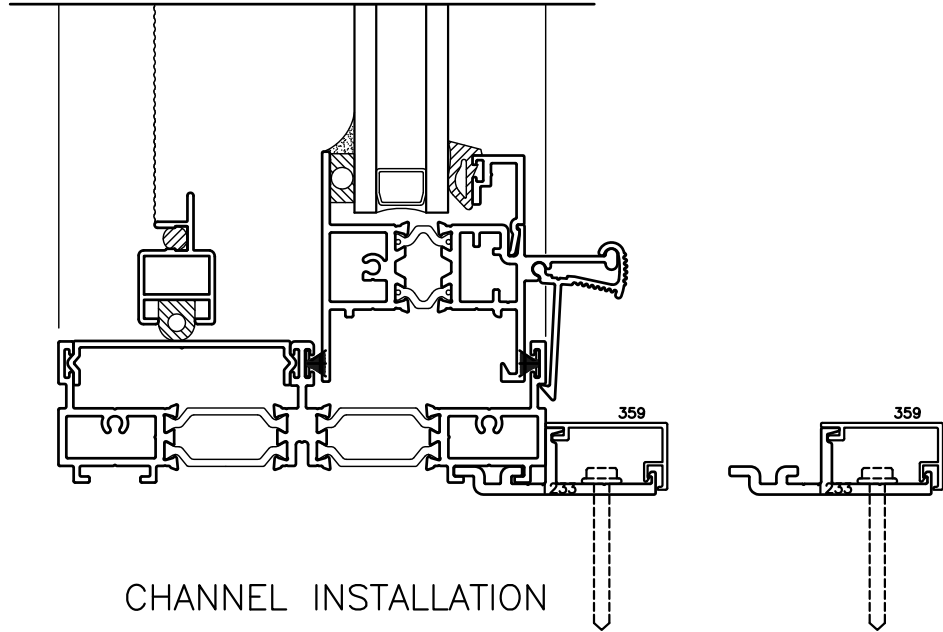

**5000 SERIES
HUNG/FIXED**

CHANNEL INSTALLATION
CLIP WITH TRIM COVER

CHANNEL INSTALLATION
CLIP ONLY