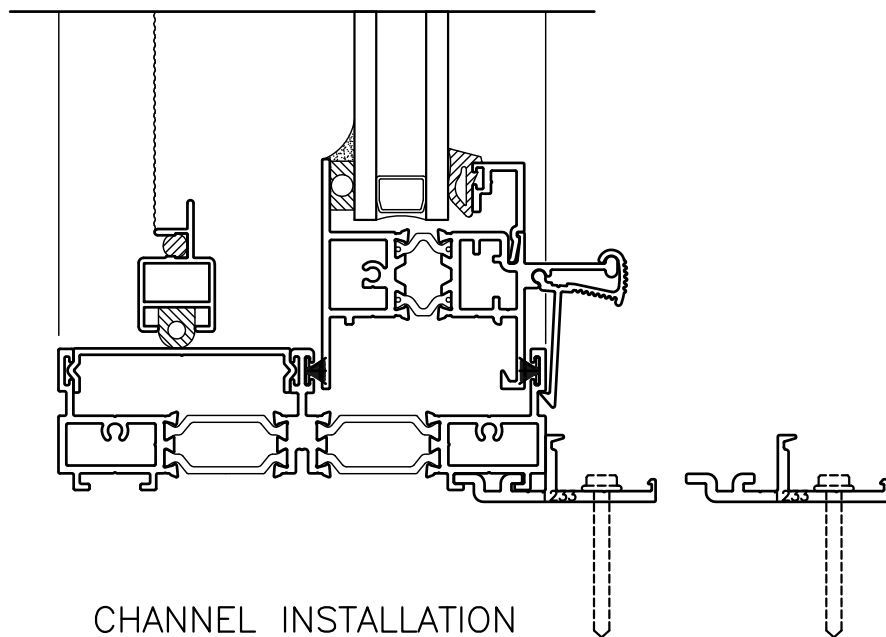

**5000 SERIES
HUNG/FIXED**

CHANNEL INSTALLATION
CLIP WITH TRIM COVER

CHANNEL INSTALLATION
CLIP ONLY