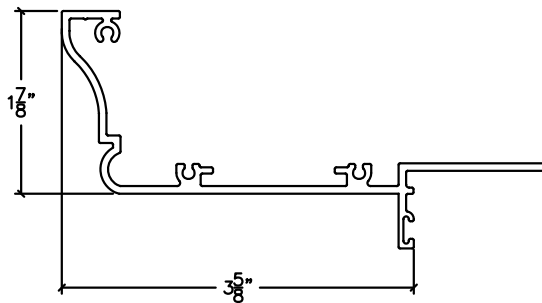

PRESET PANNING

SCW-401

MATES WITH

SCW-265

SCW-567

MATES WITH

SCW-568

SCW-575