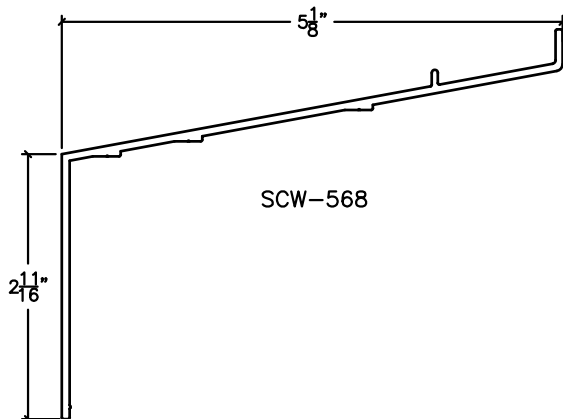

PRESET PANNING

SCW-401

MATES WITH

SCW-265

SCW-567

MATES WITH

SCW-568

SCW-575