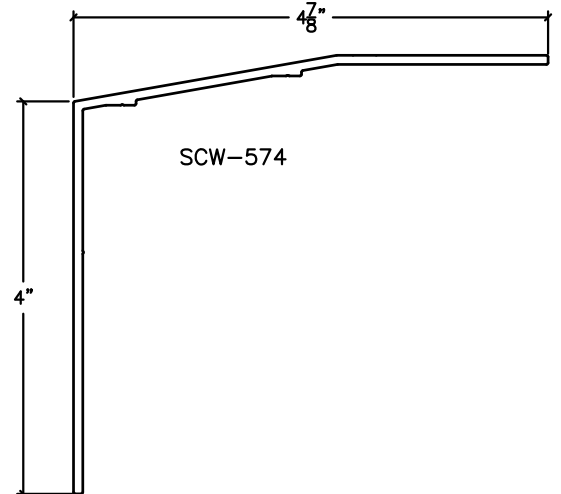

MATES WITH

SCW-574