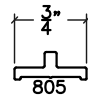

APPLIED MUNTIN BAR OPTIONS

FLAT

TRAPEZOID/BEVELED

T-SHAPES

OTHER SHAPES

PERIMETER MUNTIN

MATES WITH 947

MATES WITH 959