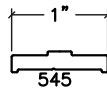

APPLIED MUNTIN BAR OPTIONS

FLAT

TRAPEZOID/BEVELED

T-SHAPES

OTHER SHAPES

PERIMETER MUNTIN

MATES WITH 947

MATES WITH 959