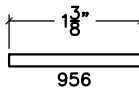

APPLIED MUNTIN BAR OPTIONS

FLAT

TRAPEZOID/BEVELED

T-SHAPES

OTHER SHAPES

PERIMETER MUNTIN

MATES WITH 947

MATES WITH 959