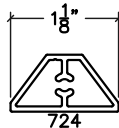

APPLIED MUNTIN BAR OPTIONS

FLAT

TRAPEZOID/BEVELED

T-SHAPES

OTHER SHAPES

PERIMETER MUNTIN

MATES WITH 947

MATES WITH 959