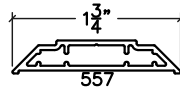

APPLIED MUNTIN BAR OPTIONS

FLAT

TRAPEZOID/BEVELED

T-SHAPES

OTHER SHAPES

PERIMETER MUNTIN

MATES WITH 947

MATES WITH 959