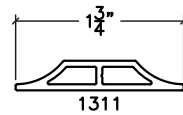

MORE MUNTIN/PERIMETER MUNTIN COMBINATIONS AVAILABLE.
PLEASE CONTACT YOUR SALES MANAGER FOR MORE INFORMATION.