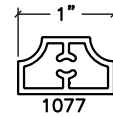

MORE MUNTIN/PERIMETER MUNTIN COMBINATIONS AVAILABLE.
PLEASE CONTACT YOUR SALES MANAGER FOR MORE INFORMATION.