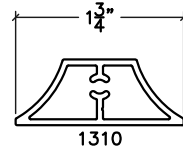

PERIMETER MUNTIN

MATES WITH 947

MATES WITH 959

MATES WITH 1331

MORE MUNTIN/PERIMETER MUNTIN COMBINATIONS AVAILABLE.
PLEASE CONTACT YOUR SALES MANAGER FOR MORE INFORMATION.