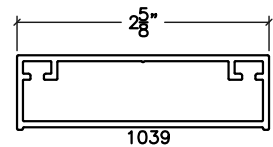

T-SHAPES

OTHER SHAPES

PERIMETER MUNTIN

MATES WITH 947

MATES WITH 959

MATES WITH 1331

MORE MUNTIN/PERIMETER MUNTIN COMBINATIONS AVAILABLE.
PLEASE CONTACT YOUR SALES MANAGER FOR MORE INFORMATION.