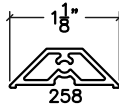

APPLIED MUNTIN BAR OPTIONS

FLAT

TRAPEZOID/BEVELED

T-SHAPES

OTHER SHAPES

PERIMETER MUNTIN

MATES WITH 947

MATES WITH 959