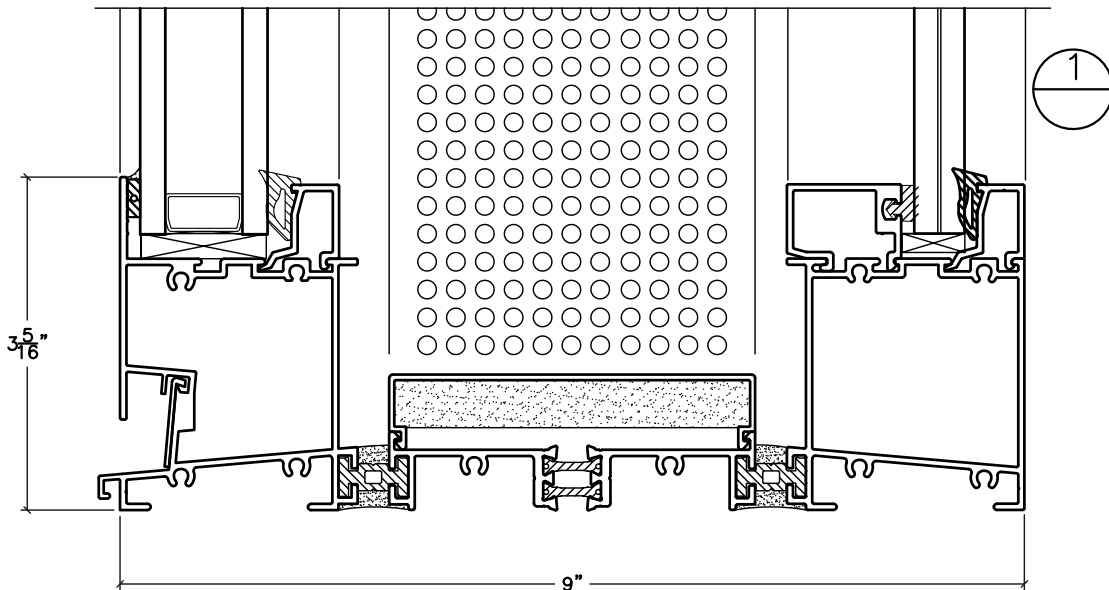

Ph:(800) 383-9311 Fax:(320) 255-1513

www.stcloudwindow.com

**960 A9 SERIES
FIXED
(ULTRA ACOUSTIC)
INTERIOR APPLICATION ONLY**

**960 A9 SERIES
FIXED
(ULTRA ACOUSTIC)**

**960 A9 SERIES
FIXED
(ULTRA ACOUSTIC)**