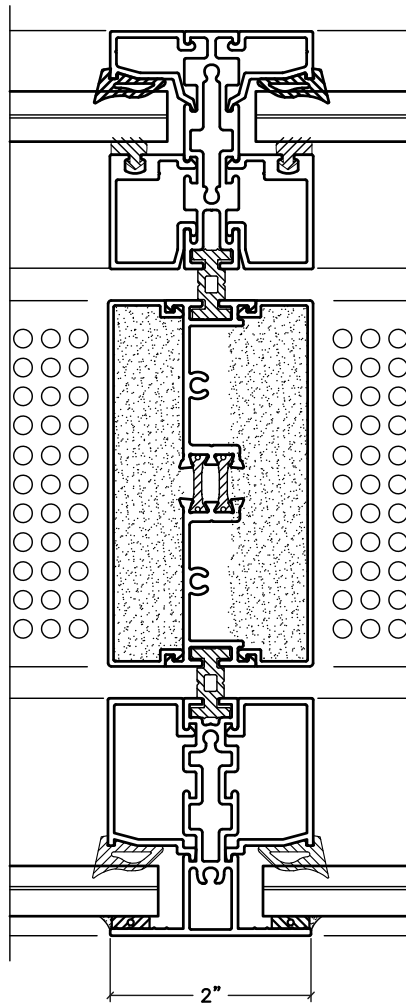

**960 A9 SERIES
FIXED
(ULTRA ACOUSTIC)**

A9 ACOUSTIC FRAME

**960 A9 SERIES
FIXED
(ULTRA ACOUSTIC)
INTERIOR APPLICATION ONLY**

3

6

4

st. cloud window

390 Industrial Blvd Sauk Rapids, MN 56379