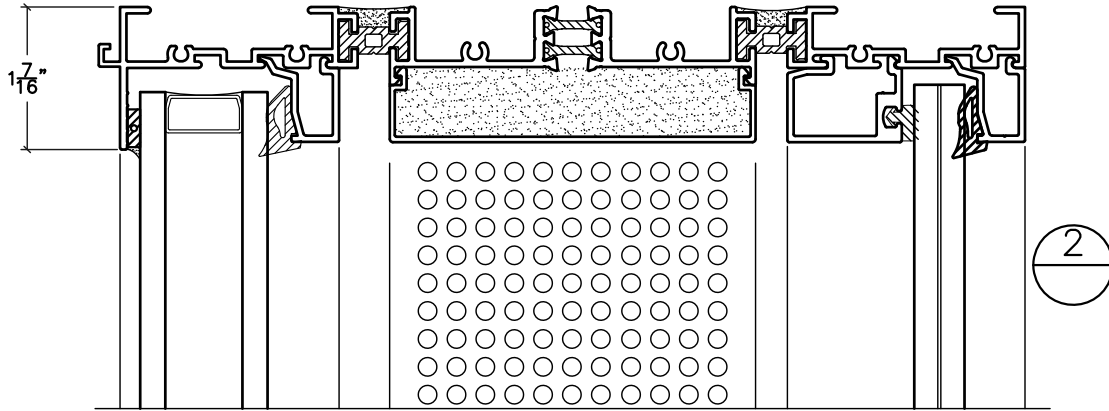

Ph:(800) 383-9311 Fax:(320) 255-1513

www.stcloudwindow.com

**960 A9 SERIES
FIXED
(ULTRA ACOUSTIC)
INTERIOR APPLICATION ONLY**

**960 A9 SERIES
FIXED
(ULTRA ACOUSTIC)**

**960 A9 SERIES
FIXED
(ULTRA ACOUSTIC)**