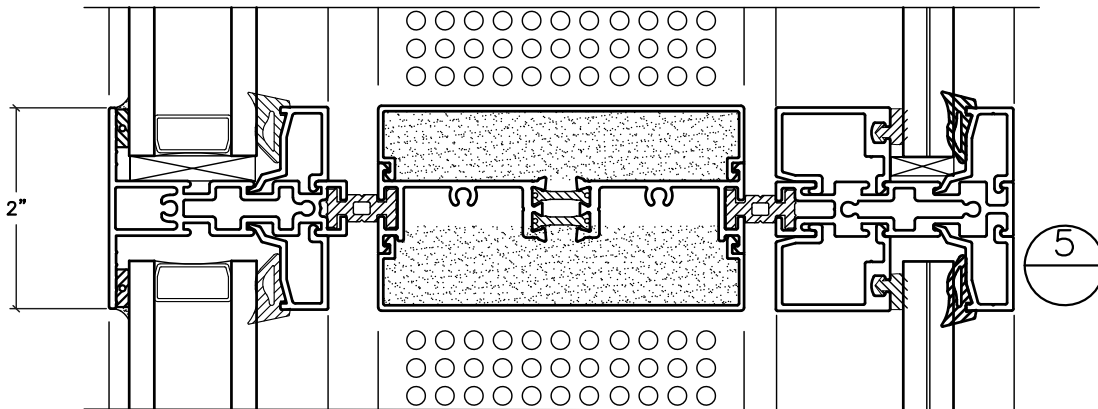

Ph:(800) 383-9311 Fax:(320) 255-1513

www.stcloudwindow.com

**960 A9 SERIES
FIXED
(ULTRA ACOUSTIC)
INTERIOR APPLICATION ONLY**

**960 A9 SERIES
FIXED
(ULTRA ACOUSTIC)**

**960 A9 SERIES
FIXED
(ULTRA ACOUSTIC)**