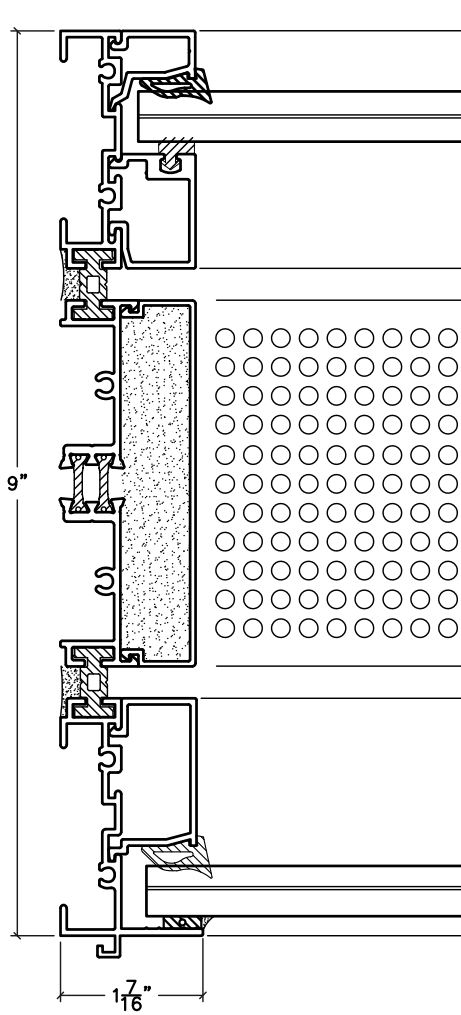

**960 A9 SERIES
FIXED
(ULTRA ACOUSTIC)**

A9 ACOUSTIC FRAME

**960 A9 SERIES
FIXED
(ULTRA ACOUSTIC)
INTERIOR APPLICATION ONLY**

3

6

4

st. cloud window

390 Industrial Blvd Sauk Rapids, MN 56379