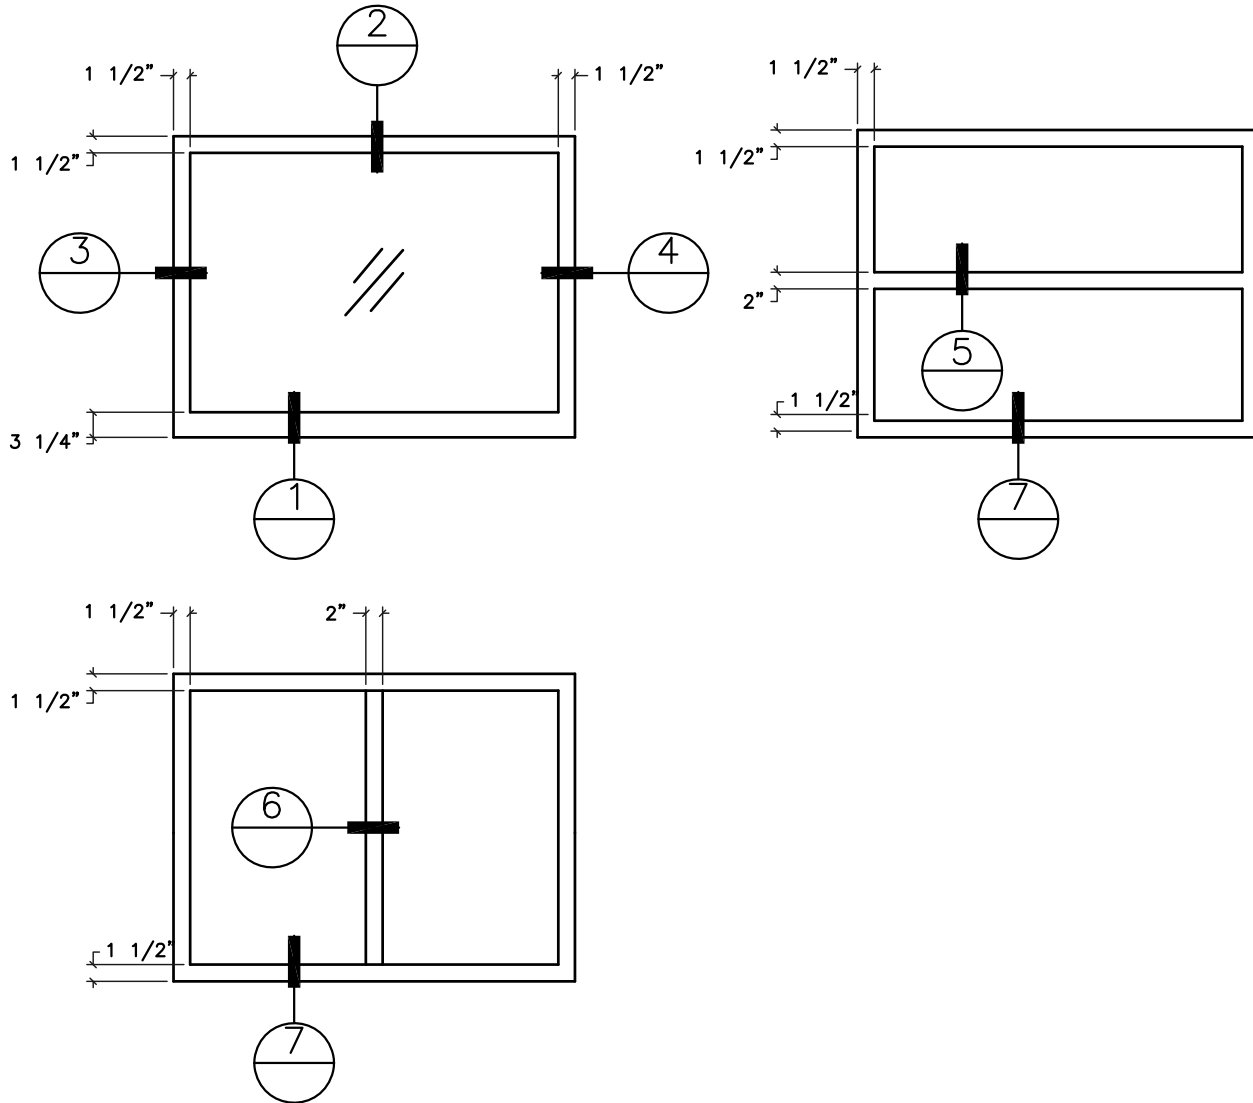

**960 A9 SERIES
FIXED
(ULTRA ACOUSTIC)**

A9 ACOUSTIC FRAME

**960 A9 SERIES
FIXED
(ULTRA ACOUSTIC)
INTERIOR APPLICATION ONLY**

3

6

4

st. cloud window

390 Industrial Blvd Sauk Rapids, MN 56379