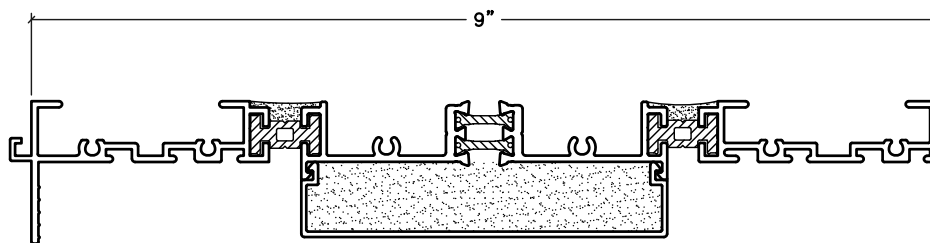

**960 A9 SERIES
FIXED
(ULTRA ACOUSTIC)**

A9 ACOUSTIC FRAME

**960 A9 SERIES
FIXED
(ULTRA ACOUSTIC)
INTERIOR APPLICATION ONLY**

3

6

4

st. cloud window

390 Industrial Blvd Sauk Rapids, MN 56379