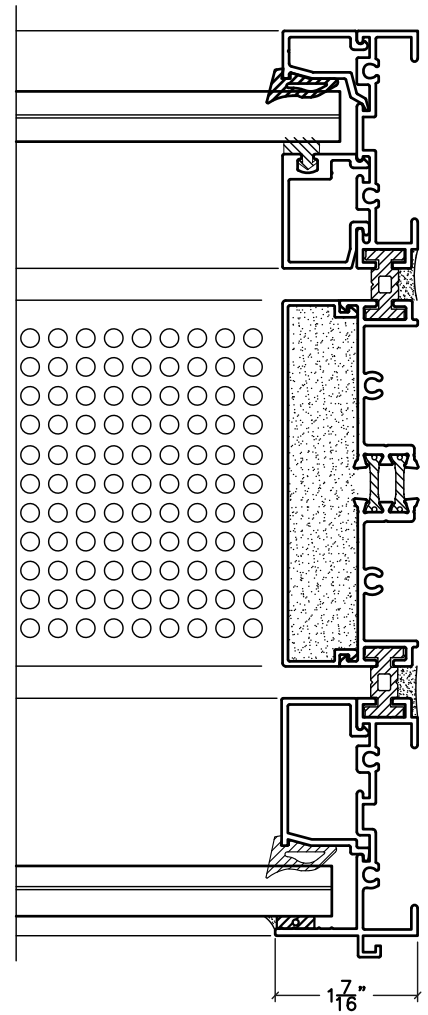

**960 A9 SERIES
FIXED
(ULTRA ACOUSTIC)**

A9 ACOUSTIC FRAME

**960 A9 SERIES
FIXED
(ULTRA ACOUSTIC)
INTERIOR APPLICATION ONLY**

3

6

4

st. cloud window

390 Industrial Blvd Sauk Rapids, MN 56379