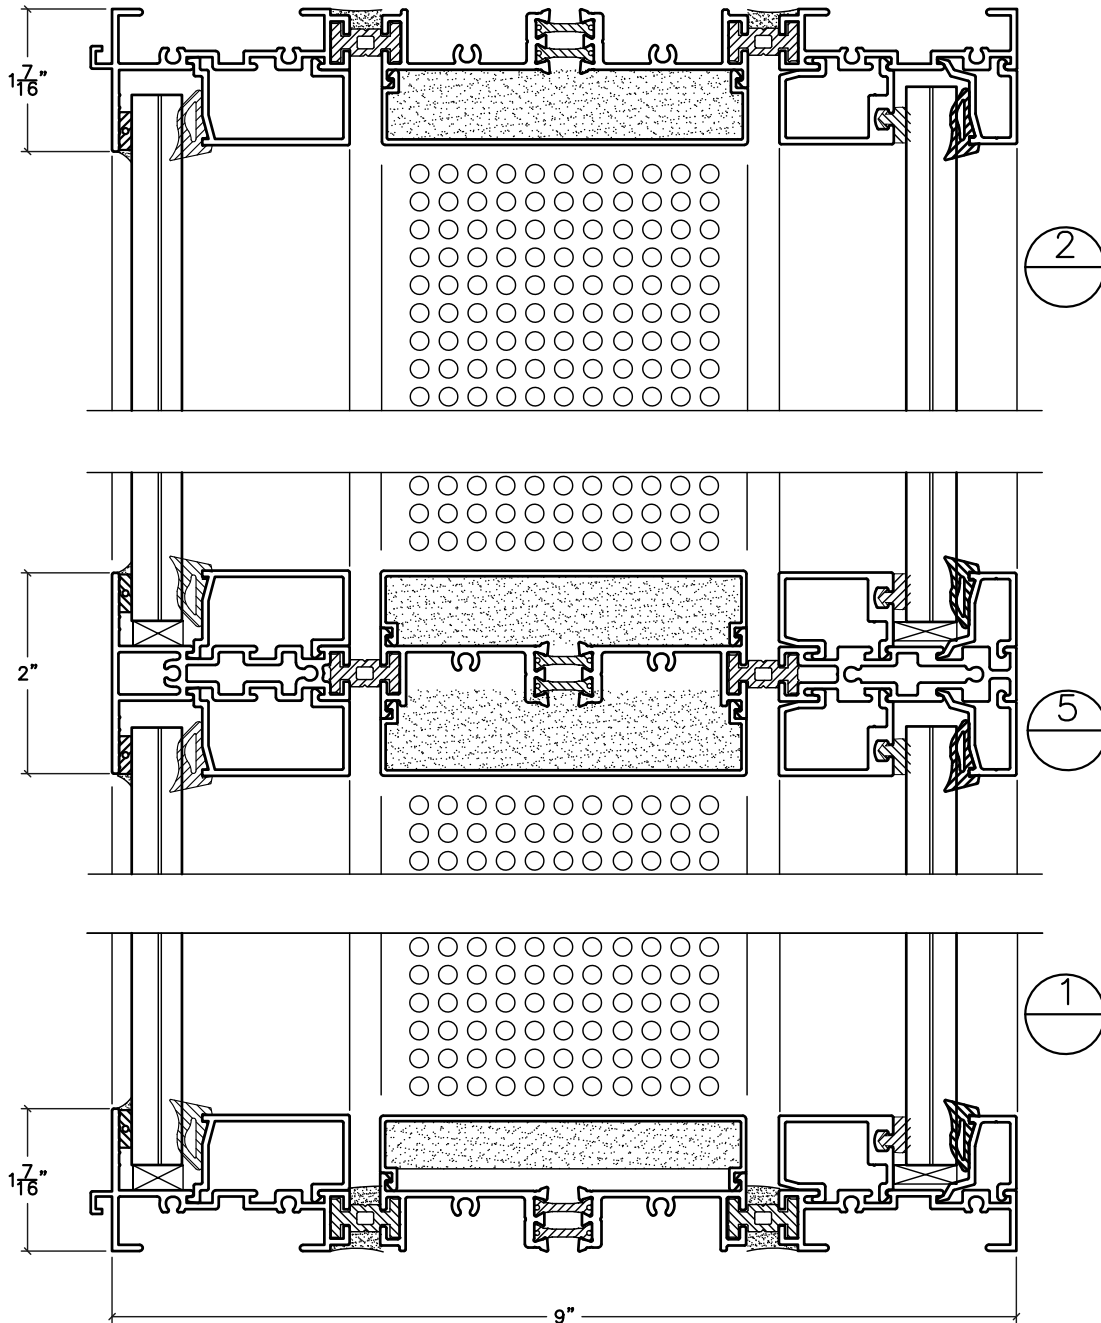

st. cloud window

390 Industrial Blvd Sauk Rapids, MN 56379

Ph:(800) 383-9311 Fax:(320) 255-1513

www.stcloudwindow.com

**960 A9 SERIES
FIXED
(ULTRA ACOUSTIC)
INTERIOR APPLICATION ONLY**