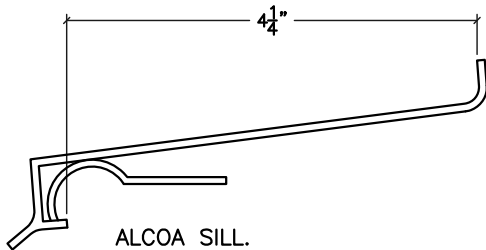

## ADDITIONAL ACCESSORIES

1/4" x 1" SNAP ON DRIP CAP  
SCW-247

1" x 3" DRIP CAP.  
SCW-102

5/8" x 1" DRIP CAP  
SCW-46

5/8" x 2-1/2" DRIP CAP  
SCW-136

ALCOA SILL.  
SCW-54

2-1/2" EXPANDER  
SCW-172

2" DOUBLE EXPANDER  
SCW-241

1-1/2" EXPANDER  
SCW-68

3/4" x 3/4"  
EXPANDER ANGLE  
SCW-63