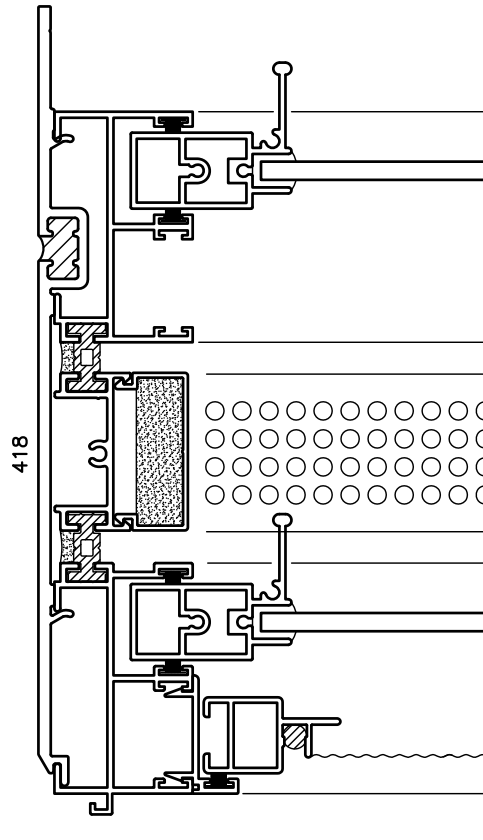

### 900 SERIES ACOUSTIC STRAP ANCHOR OPTIONS

STRAP ANCHOR FOR 7" FRAME